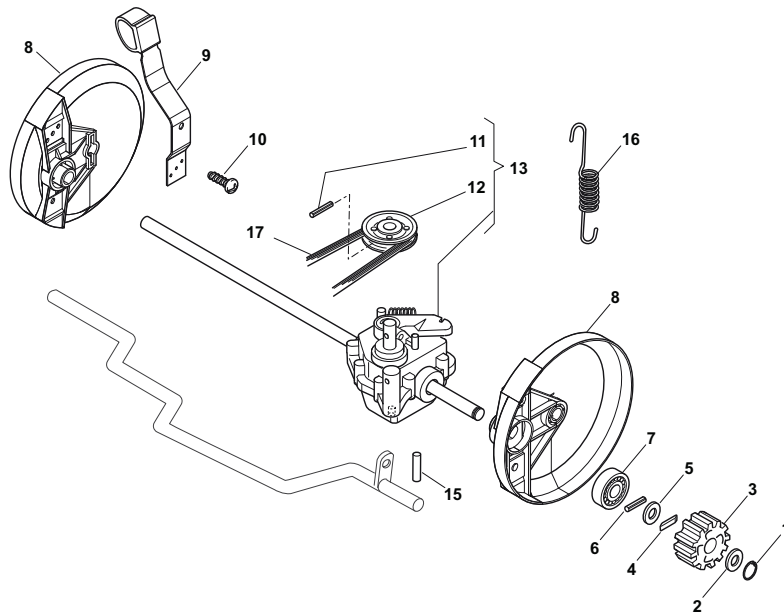

Fig.	Quantity	Part No	Description	Notes
1	1	381006603/0	Handle, Upper Part	
2	2	122192000/1	Clamp	
3	1	381600547/0	Dead Hand Switch CE	CE Plugg
3	1	381600548/0	Dead Hand Switch UK	UK Plugg
4	2	112728701/0	Screw	
5	1	322195101/4	Fairlead	
6	1	322319529/0	Leva Salvamotore	
11	3	112735103/0	Screw	
12	3	112523040/0	Washer	
13	3	122680006/1	Washer	
14	1	322806518/2	Lever Support Right	
15	1	122020320/0	Fairlead Bearing	
16	1	322806519/2	Lever Support Left	
17	1	181001245/1	Driving Lever	
18	1	122806520/0	Support, Adjuster	
20	1	381000660/0	Cable Rear Drive	
CE	1	381600547/0	Dead Hand Switch CE	
UK	1	381600548/0	Dead Hand Switch UK	

Fig.	Quantity	Part No	Description	Notes
3	1	381600547/0	Dead Hand Switch CE	CE plugg
3	1	381600548/0	Dead Hand Switch UK	UK plugg
1	1	381006603/0	Handle, Upper Part	
2	2	122192000/1	Clamp	
4	4	112728701/0	Screw	
5	1	322195101/4	Fairlead	
6	1	122010251/0	Hook	
7	1	322230350/1	Left Fulcrum	
8	1	122450115/0	Spring	
9	1	322785144/1	Support	
10	1	322322881/1	Lever, Engine Brake Black	Black
10	1	322322884/1	Lever, Engine Brake Red	Red
10	1	322322885/1	Lever, Engine Brake Yellow	Yellow
11	3	112735103/0	Screw	
12	3	112523040/0	Washer	
13	3	122680006/1	Washer	
14	1	322806518/2	Lever Support Right	
16	1	322806519/2	Lever Support Left	
17	1	181001245/1	Driving Lever	Black
18	1	122806520/0	Support, Adjuster	
20	1	38100660/0	Cable Rear Drive	
999	1	381600547/0	Dead Hand Switch CE	CE plugg
999	1	381600548/0	Dead Hand Switch UK	UK plugg

Fig.	Quantity	Part No	Description	Notes
1	2	112608520/0	Seeger	
2	2	322160520/0	Dust Cover Disc	
3	2	122570125/0	Pinion	
4	2	122076645/0	Key	
5	2	322160520/0	Dust Cover Disc	
6	2	112622620/0	Pin	
7	2	122122202/0	Bearing	
8	2	322600106/1	Protection, Wheel	
9	1	381003303/0	Lever, Height Adjustment	
10	2	112728689/0	Screw	
11	1	112713801/0	Dowel	
12	1	122601909/0	Pulley	
13	1	181003093/1	Gear Box	
15	2	122753001/0	Pin	
16	1	122450438/0	Spring	
17	1	135063750/0	Belt	