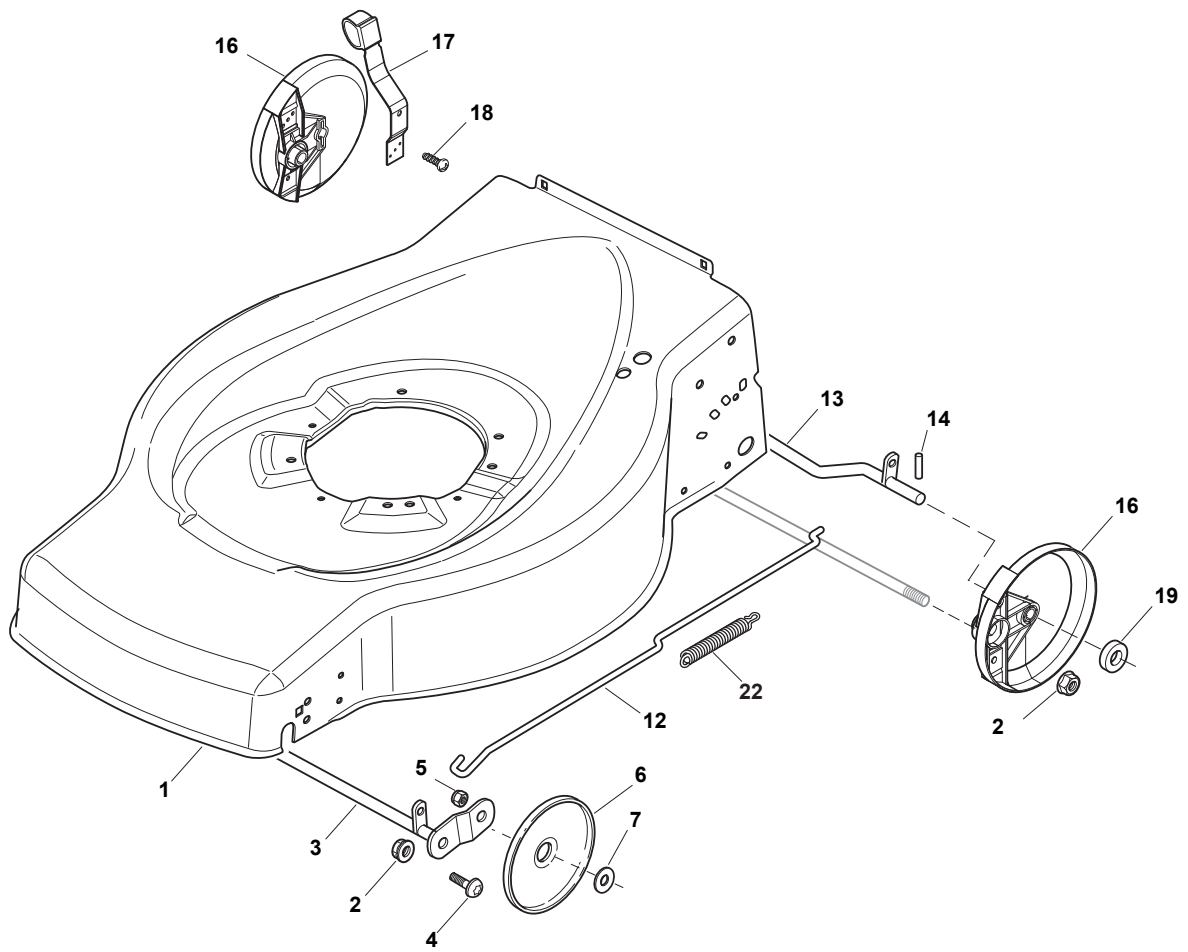

THIS INFORMATION IS NOT INTENDED FOR SALE OR RESALE, AND THIS NOTICE MUST REMAIN ON ALL COPIES.

Fig.	Quantity	Part No	Description	Notes
1	1	381002538/0	Red Deck	
1	1	381004745/0	Grey Deck	
2	2	122131750/0	Nut	
3	1	381000153/0	Front Wheel Axle	
4	2	112760600/0	Screw	
5	2	112155000/0	Nut	
6	2	322600095/0	Protection, Wheel	
7	2	325670011/0	Antifriction Washer	
12	1	122033317/0	Adjustment Rod	
13	2	381000159/0	Rear Wheel Axle	
14	2	122753001/0	Pin	
16	2	322600106/1	Protection, Wheel	
17	1	381003303/0	Lever, Height Adjustment	
18	2	112728689/0	Screw	
19	4	122122202/0	Bearing	

Fig.	Quantity	Part No	Description	Notes
1	1	322108271/0	Front Conveyor Assy	
2	6	112728686/0	Screw	
3	1	322820077/0	Cap	
4	1	322109532/0	Gear Box Cover	
5	1	322108272/2	Rear Conveyor Assy	
6	4	322545189/0	Plate	
7	2	112728686/0	Screw	
11	1	381008649/0	Outfit, Screws	

Fig.	Quantity	Part No	Description	Notes
1	1	381006603/0	Handle, Upper Part	
2	2	122192000/1	Clamp	
3	1	381600547/0	Dead Hand Switch CE	CE Plugg
3	1	381600548/0	Dead Hand Switch UK	UK Plugg
4	2	112728701/0	Screw	
5	1	322195101/4	Fairlead	
6	1	322319529/0	Leva Salvamotore	
11	3	112735103/0	Screw	
12	3	112523040/0	Washer	
13	3	122680006/1	Washer	
14	1	322806518/2	Lever Support Right	
15	1	122020320/0	Fairlead Bearing	
16	1	322806519/2	Lever Support Left	
17	1	181001245/1	Driving Lever	
18	1	122806520/0	Support, Adjuster	
20	1	381000660/0	Cable Rear Drive	
CE	1	381600547/0	Dead Hand Switch CE	
UK	1	381600548/0	Dead Hand Switch UK	