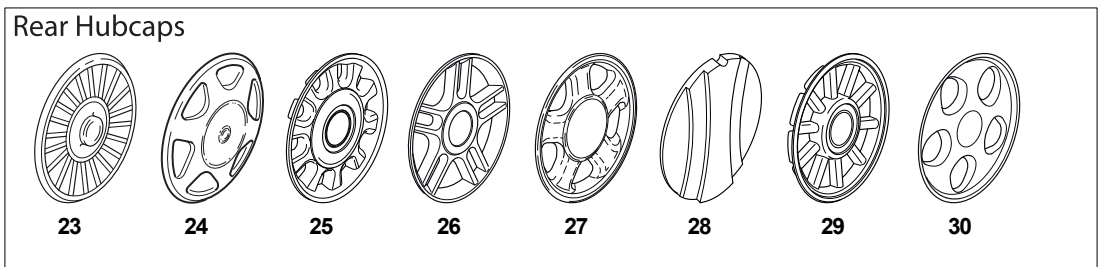

Fig.	Quantity	Part No	Description	Notes
1	2	112728680/0	Screw	
2	1	322785210/0	Cover Support	
3	4	112728710/0	Screw	
4	1	118563641/1	Electric Motor 1800W	
5	1	118740054/0	Fan Motor Atb	
6	1	118222039/0	Condenser	
7	4	112735410/0	Screw	
8	4	112583500/0	Grower	
9	4	112293200/0	Nut	
10	1	322207211/4	Electrical Motor Flange	
11	1	322720360/2	Ventilation Screen	
12	4	112691800/0	Screw	
13	1	112139440/0	Key	
14	1	322170960/1	Spacer	
15	1	322463186/3	Blade Hub	
16	1	181004365/3	Mulching Blade	
17	2	112583500/0	Grower	
18	2	112793101/0	Screw	
19	1	381004352/1	Screw	
20	1	322601911/1	Pulley	
21	1	122055065/0	Engine Cover Black	
22	1	122055045/1	Cover, Black	
22	1	322055139/0	Cover, Yellow	
23	1	122055058/0	Cover, Black	
24	1	122055033/1	Engine Cover	

Fig.	Quantity	Part No	Description	Notes
1	1	381002652/0	Red Deck	
2	2	322551523/0	Front Plate	
3	4	112728686/0	Screw	
4	2	322600095/0	Protection, Wheel	
5	8	322034515/1	Bushing	
6	2	322686091/1	Wheel	
7	4	122524340/0	Pin	
8	2	122033393/0	Rear Wheel Axle	
9	1	322120109/0	Wheels Crown	
10	2	322170622/0	Spacer	
11	2	122034508/0	Bushing	
12	2	322686093/0	Wheel	
13	2	112523050/0	Washer	
14	2	112735599/0	Screw	
15	2	322110347/0	Hub Cap Grey	
16	2	322110395/0	Hub Cap Grey	
17	2	322110493/0	Hub Cap Grey	
18	2	322110491/0	Hub Cap Grey	
19	2	322110381/0	Hub Cap Grey	
20	2	122110252/1	Hub Cap White	
20	2	122110254/1	Hub Cap Yellow	
20	2	122110255/1	Hub Cap Red	
21	2	322110495/0	Hub Cap Grey	
22	2	322110416/0	Hub Cap Grey	
23	2	322110348/0	Hub Cap Grey	
24	2	322110314/0	Hub Cap Grey	
25	2	322110494/0	Hub Cap Grey	
26	2	322110492/0	Hub Cap Grey	
27	2	322110382/0	Hub Cap Grey	
28	2	122110251/0	Hub Cap White	
28	2	122110253/0	Hub Cap Yellow	
28	2	122110256/0	Hub Cap Red	
29	2	322110496/0	Hub Cap Grey	
30	2	322110417/0	Hub Cap Grey	