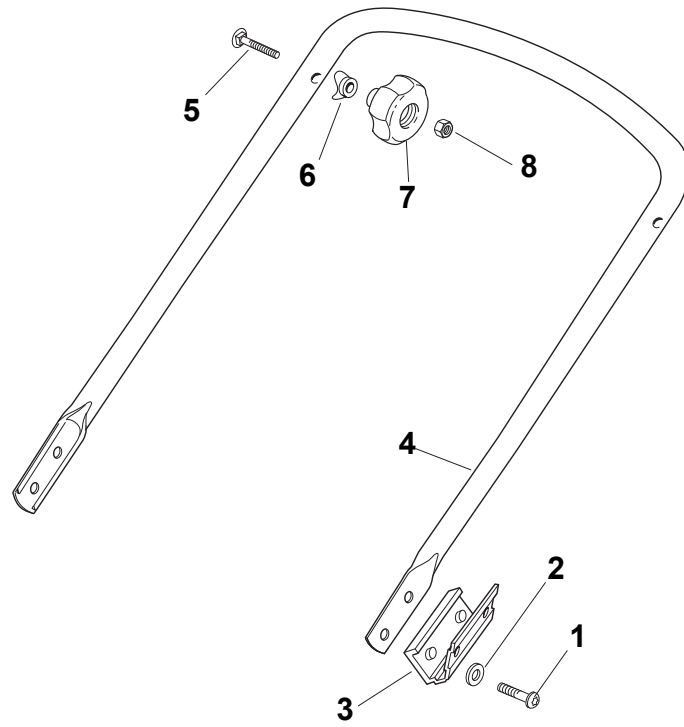

THIS INFORMATION IS NOT INTENDED FOR SALE OR RESALE, AND THIS NOTICE MUST REMAIN ON ALL COPIES.

Fig.	Quantity	Part No	Description	Notes
1	1	381002538/0	Red Deck	
1	1	381004745/0	Grey Deck	
2	2	122131750/0	Nut	
3	1	381000153/0	Front Wheel Axle	
4	2	112760600/0	Screw	
5	2	112155000/0	Nut	
6	2	322600095/0	Protection, Wheel	
7	2	325670011/0	Antifriction Washer	
12	1	122033317/0	Adjustment Rod	
13	2	381000159/0	Rear Wheel Axle	
14	2	122753001/0	Pin	
16	2	322600106/1	Protection, Wheel	
17	1	381003303/0	Lever, Height Adjustment	
18	2	112728689/0	Screw	
19	4	122122202/0	Bearing	

Fig.	Quantity	Part No	Description	Notes
1	1	322108271/0	Front Conveyor Assy	
2	6	112728686/0	Screw	
3	1	322820077/0	Cap	
4	1	322109532/0	Gear Box Cover	
5	1	322108272/2	Rear Conveyor Assy	
6	4	322545189/0	Plate	
7	2	112728686/0	Screw	
11	1	381008649/0	Outfit, Screws	

Fig.	Quantity	Part No	Description	Notes
1	4	112760610/0	Screw	
2	4	122671651/0	Washer	
3	2	322551579/0	Isolation Plate	
4	1	381006600/0	Handle Lower Part	
5	2	112819201/0	Screw	
6	2	122680006/1	Washer	
7	2	322399804/1	Nut	
8	2	112293200/0	Nut	

Fig.	Quantity	Part No	Description	Notes
1	1	381006603/0	Handle, Upper Part	
2	2	122192000/1	Clamp	
3	1	381600547/0	Dead Hand Switch CE	CE Plugg
3	1	381600548/0	Dead Hand Switch UK	UK Plugg
4	2	112728701/0	Screw	
5	1	322195101/4	Fairlead	
6	1	322319529/0	Leva Salvamotore	
11	3	112735103/0	Screw	
12	3	112523040/0	Washer	
13	3	122680006/1	Washer	
14	1	322806518/2	Lever Support Right	
15	1	122020320/0	Fairlead Bearing	
16	1	322806519/2	Lever Support Left	
17	1	181001245/1	Driving Lever	
18	1	122806520/0	Support, Adjuster	
20	1	381000660/0	Cable Rear Drive	
CE	1	381600547/0	Dead Hand Switch CE	
UK	1	381600548/0	Dead Hand Switch UK	