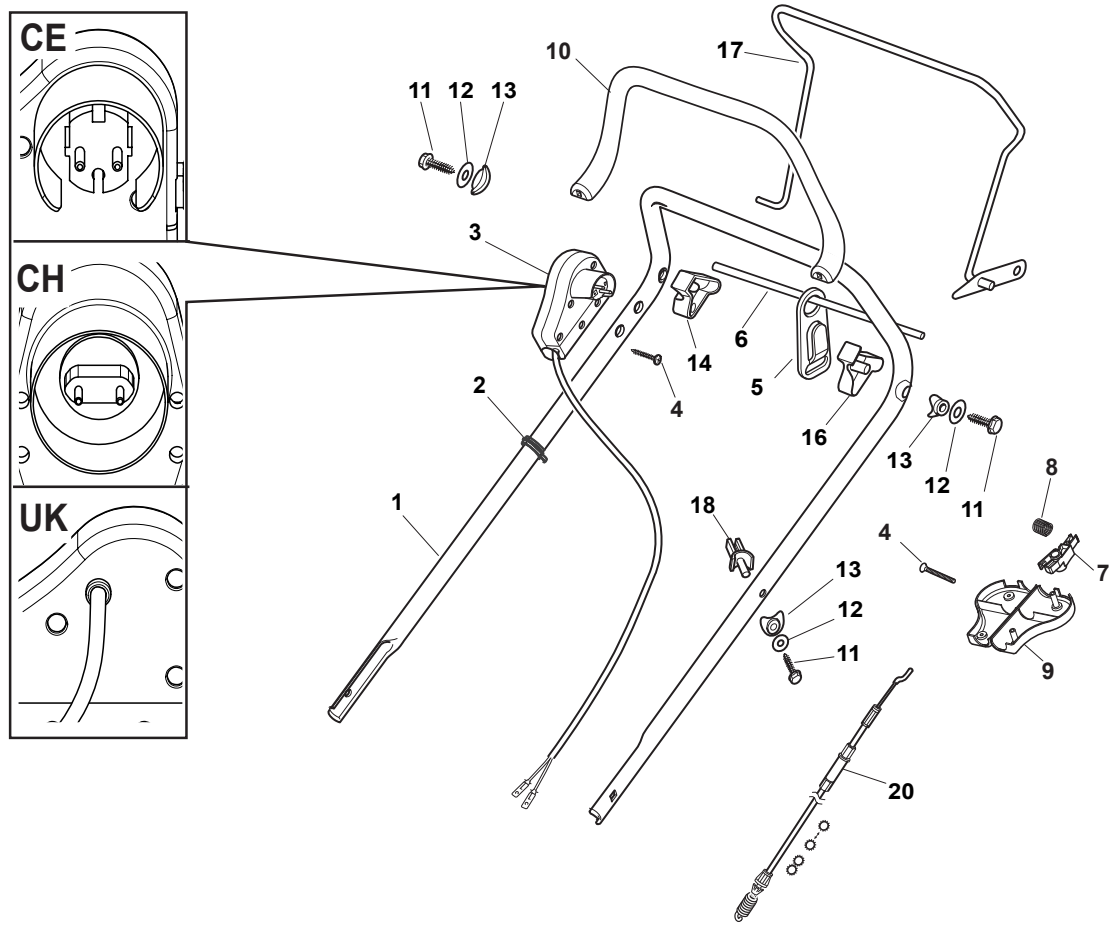

Fig.	Quantity	Part No	Description	Notes
1	1	381006603/0	Handle, Upper Part	
2	2	122192000/1	Clamp	
3	1	381600547/0	Dead Hand Switch CE	CE Plugg
3	1	381600548/0	Dead Hand Switch UK	UK Plugg
4	2	112728701/0	Screw	
5	1	322195101/4	Fairlead	
6	1	322319529/0	Leva Salvamotore	
11	3	112735103/0	Screw	
12	3	112523040/0	Washer	
13	3	122680006/1	Washer	
14	1	322806518/2	Lever Support Right	
15	1	122020320/0	Fairlead Bearing	
16	1	322806519/2	Lever Support Left	
17	1	181001245/1	Driving Lever	
18	1	122806520/0	Support, Adjuster	
20	1	381000660/0	Cable Rear Drive	
CE	1	381600547/0	Dead Hand Switch CE	
UK	1	381600548/0	Dead Hand Switch UK	

Fig.	Quantity	Part No	Description	Notes
3	1	381600547/0	Dead Hand Switch CE	CE plugg
3	1	381600548/0	Dead Hand Switch UK	UK plugg
1	1	381006603/0	Handle, Upper Part	
2	2	122192000/1	Clamp	
4	4	112728701/0	Screw	
5	1	322195101/4	Fairlead	
6	1	122010251/0	Hook	
7	1	322230350/1	Left Fulcrum	
8	1	122450115/0	Spring	
9	1	322785144/1	Support	
10	1	322322881/1	Lever, Engine Brake Black	Black
10	1	322322884/1	Lever, Engine Brake Red	Red
10	1	322322885/1	Lever, Engine Brake Yellow	Yellow
11	3	112735103/0	Screw	
12	3	112523040/0	Washer	
13	3	122680006/1	Washer	
14	1	322806518/2	Lever Support Right	
16	1	322806519/2	Lever Support Left	
17	1	181001245/1	Driving Lever	Black
18	1	122806520/0	Support, Adjuster	
20	1	38100660/0	Cable Rear Drive	
999	1	381600547/0	Dead Hand Switch CE	CE plugg
999	1	381600548/0	Dead Hand Switch UK	UK plugg

Fig.	Quantity	Part No	Description	Notes
1	2	112608520/0	Seeger	
2	2	322160520/0	Dust Cover Disc	
3	2	122570125/0	Pinion	
4	2	122076645/0	Key	
5	2	322160520/0	Dust Cover Disc	
6	2	112622620/0	Pin	
7	2	122122202/0	Bearing	
8	2	322600106/1	Protection, Wheel	
9	1	381003303/0	Lever, Height Adjustment	
10	2	112728689/0	Screw	
11	1	112713801/0	Dowel	
12	1	122601909/0	Pulley	
13	1	181003093/1	Gear Box	
15	2	122753001/0	Pin	
16	1	122450438/0	Spring	
17	1	135063750/0	Belt	