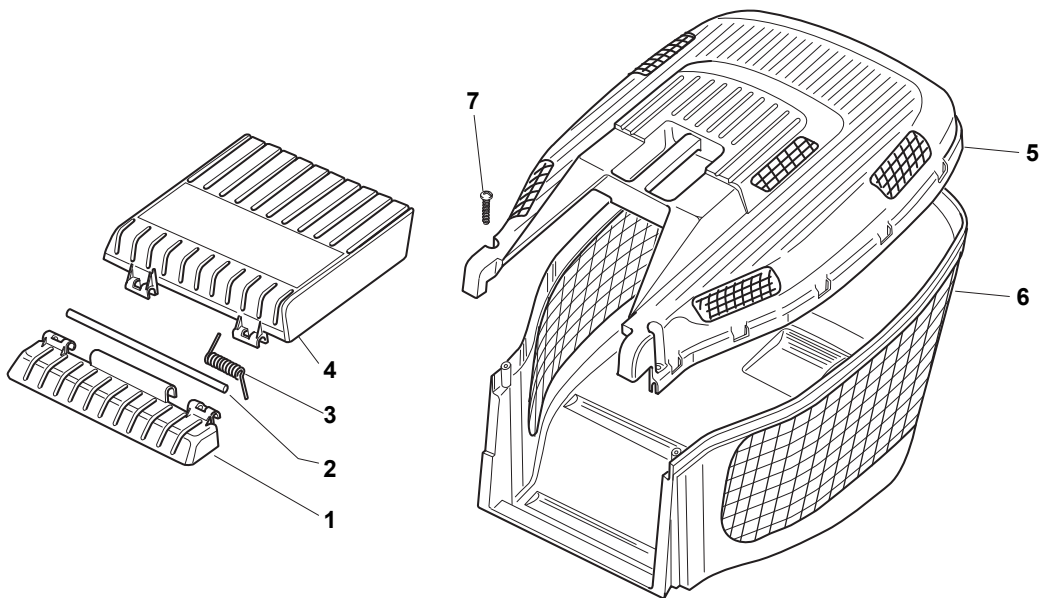

Fig.	Quantity	Part No	Description	Notes
4	1	322600100/2	Stone-Guard	Yellow
1	1	322486400/0	Stone Guard Support	
2	1	122517858/0	Pin	
3	1	122450431/0	Spring	
4	1	322600099/2	Stone-Guard	Black
5	1	322486122/0	Grasscatcher Upper Part Black	
6	2	112728686/0	Screw	
7	1	181006419/0	Grasscatcher Frame	
8	1	181002229/0	Box, Fabric	