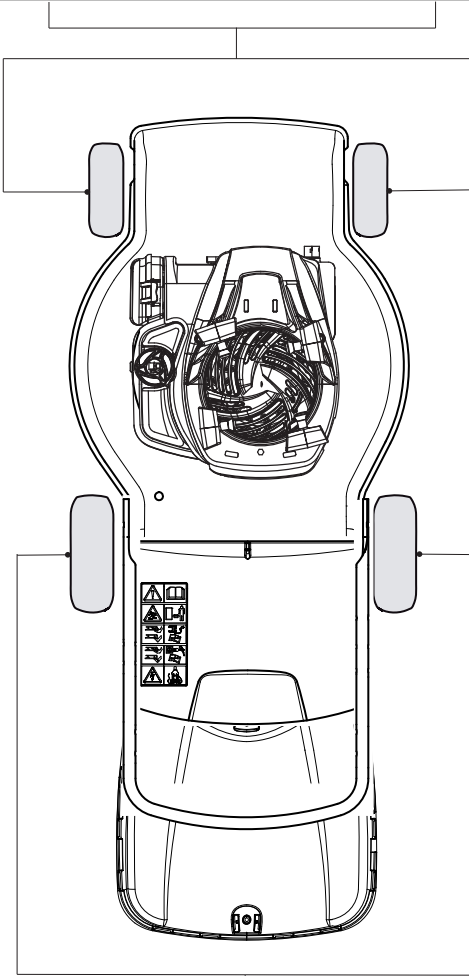

Fig.	Quantity	Part No	Description	Notes
1	1	381002652/0	Red Deck	
2	2	322551523/0	Front Plate	
3	4	112728686/0	Screw	
4	2	322600095/0	Protection, Wheel	
5	8	322034515/1	Bushing	
6	2	322686091/1	Wheel	
7	4	122524340/0	Pin	
8	2	122033393/0	Rear Wheel Axle	
9	1	322120109/0	Wheels Crown	
10	2	322170622/0	Spacer	
11	2	122034508/0	Bushing	
12	2	322686093/0	Wheel	
13	2	112523050/0	Washer	
14	2	112735599/0	Screw	
15	2	322110347/0	Hub Cap Grey	
16	2	322110395/0	Hub Cap Grey	
17	2	322110493/0	Hub Cap Grey	
18	2	322110491/0	Hub Cap Grey	
19	2	322110381/0	Hub Cap Grey	
20	2	122110252/1	Hub Cap White	
20	2	122110254/1	Hub Cap Yellow	
20	2	122110255/1	Hub Cap Red	
21	2	322110495/0	Hub Cap Grey	
22	2	322110416/0	Hub Cap Grey	
23	2	322110348/0	Hub Cap Grey	
24	2	322110314/0	Hub Cap Grey	
25	2	322110494/0	Hub Cap Grey	
26	2	322110492/0	Hub Cap Grey	
27	2	322110382/0	Hub Cap Grey	
28	2	122110251/0	Hub Cap White	
28	2	122110253/0	Hub Cap Yellow	
28	2	122110256/0	Hub Cap Red	
29	2	322110496/0	Hub Cap Grey	
30	2	322110417/0	Hub Cap Grey	

BUSHING Version - Ø 165

BALL BEARING Version - Ø 165

BUSHING Version - Ø 190

BALL BEARING Version - Ø 190

Fig.	Quantity	Part No	Description	Notes
1	8	122034508/0	Bushing	
2	4	322686091/1	Wheel	
3	4	122524341/0	Pin	
4	4	122675100/0	Washer	
5	8	122122200/0	Bearing	
6	4	322686093/0	Wheel	
8	2	112523050/0	Washer	
9	2	322120109/0	Wheels Crown	
10	2	322170622/0	Spacer	
11	2	122675100/0	Washer	
8	2	112523050/0	Washer	
14	2	112735599/0	Screw	