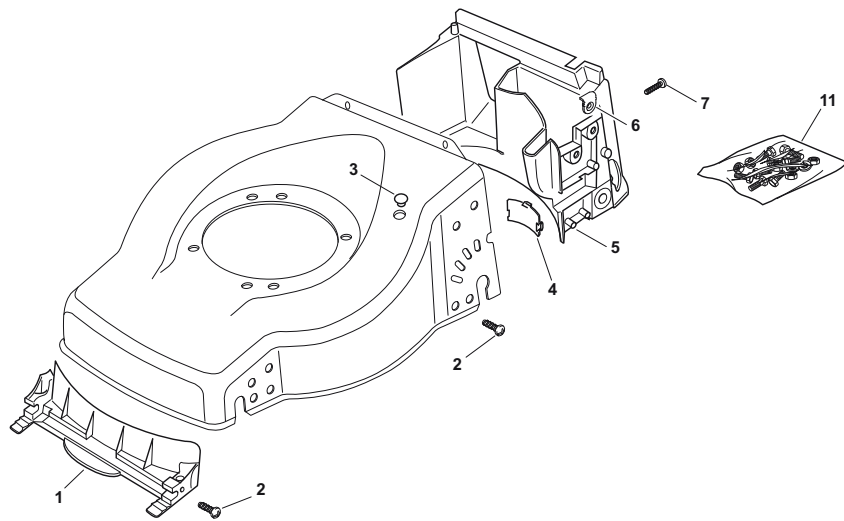

THIS INFORMATION IS NOT INTENDED FOR SALE OR RESALE, AND THIS NOTICE MUST REMAIN ON ALL COPIES.

Fig.	Quantity	Part No	Description	Notes
1	1	381002538/0	Red Deck	
1	1	381004745/0	Grey Deck	
2	2	122131750/0	Nut	
3	1	381000153/0	Front Wheel Axle	
4	2	112760600/0	Screw	
5	2	112155000/0	Nut	
6	2	322600095/0	Protection, Wheel	
7	2	325670011/0	Antifriction Washer	
12	1	122033317/0	Adjustment Rod	
13	2	381000159/0	Rear Wheel Axle	
14	2	122753001/0	Pin	
16	2	322600106/1	Protection, Wheel	
17	1	381003303/0	Lever, Height Adjustment	
18	2	112728689/0	Screw	
19	4	122122202/0	Bearing	

Fig.	Quantity	Part No	Description	Notes
1	1	322108271/0	Front Conveyor Assy	
2	6	112728686/0	Screw	
3	1	322820077/0	Cap	
4	1	322109532/0	Gear Box Cover	
5	1	322108272/2	Rear Conveyor Assy	
6	4	322545189/0	Plate	
7	2	112728686/0	Screw	
11	1	381008649/0	Outfit, Screws	

Fig.	Quantity	Part No	Description	Notes
1	1	381006603/0	Handle, Upper Part	
2	2	122192000/1	Clamp	
3	1	381600547/0	Dead Hand Switch CE	CE Plugg
3	1	381600548/0	Dead Hand Switch UK	UK Plugg
4	2	112728701/0	Screw	
5	1	322195101/4	Fairlead	
6	1	322319529/0	Leva Salvamotore	
11	3	112735103/0	Screw	
12	3	112523040/0	Washer	
13	3	122680006/1	Washer	
14	1	322806518/2	Lever Support Right	
15	1	122020320/0	Fairlead Bearing	
16	1	322806519/2	Lever Support Left	
17	1	181001245/1	Driving Lever	
18	1	122806520/0	Support, Adjuster	
20	1	381000660/0	Cable Rear Drive	
CE	1	381600547/0	Dead Hand Switch CE	
UK	1	381600548/0	Dead Hand Switch UK	