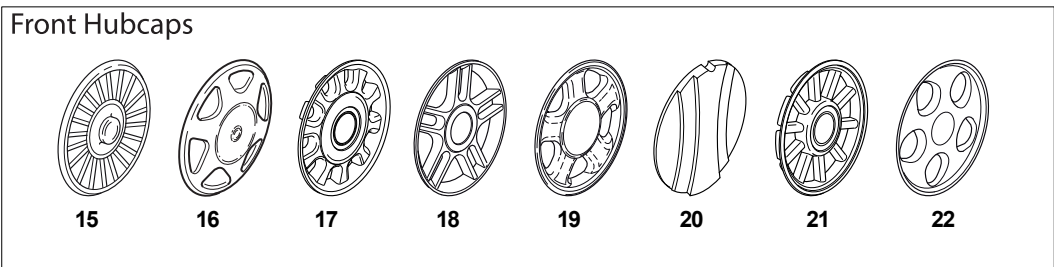

Fig.	Quantity	Part No	Description	Notes
1	2	112728680/0	Screw	
2	1	322785210/0	Cover Support	
3	4	112728710/0	Screw	
4	1	118563641/1	Electric Motor 1800W	
5	1	118740054/0	Fan Motor Atb	
6	1	118222039/0	Condenser	
7	4	112735410/0	Screw	
8	4	112583500/0	Grower	
9	4	112293200/0	Nut	
10	1	322207211/4	Electrical Motor Flange	
11	1	322720360/2	Ventilation Screen	
12	4	112691800/0	Screw	
13	1	112139440/0	Key	
14	1	322170960/1	Spacer	
15	1	322463186/3	Blade Hub	
16	1	181004365/3	Mulching Blade	
17	2	112583500/0	Grower	
18	2	112793101/0	Screw	
19	1	381004352/1	Screw	
20	1	322601911/1	Pulley	
21	1	122055065/0	Engine Cover Black	
22	1	122055045/1	Cover, Black	
22	1	322055139/0	Cover, Yellow	
23	1	122055058/0	Cover, Black	
24	1	122055033/1	Engine Cover	

Fig.	Quantity	Part No	Description	Notes
1	1	381002652/0	Red Deck	
2	2	322551523/0	Front Plate	
3	4	112728686/0	Screw	
4	2	322600095/0	Protection, Wheel	
5	8	322034515/1	Bushing	
6	2	322686091/1	Wheel	
7	4	122524340/0	Pin	
8	2	122033393/0	Rear Wheel Axle	
9	1	322120109/0	Wheels Crown	
10	2	322170622/0	Spacer	
11	2	122034508/0	Bushing	
12	2	322686093/0	Wheel	
13	2	112523050/0	Washer	
14	2	112735599/0	Screw	
15	2	322110347/0	Hub Cap Grey	
16	2	322110395/0	Hub Cap Grey	
17	2	322110493/0	Hub Cap Grey	
18	2	322110491/0	Hub Cap Grey	
19	2	322110381/0	Hub Cap Grey	
20	2	122110252/1	Hub Cap White	
20	2	122110254/1	Hub Cap Yellow	
20	2	122110255/1	Hub Cap Red	
21	2	322110495/0	Hub Cap Grey	
22	2	322110416/0	Hub Cap Grey	
23	2	322110348/0	Hub Cap Grey	
24	2	322110314/0	Hub Cap Grey	
25	2	322110494/0	Hub Cap Grey	
26	2	322110492/0	Hub Cap Grey	
27	2	322110382/0	Hub Cap Grey	
28	2	122110251/0	Hub Cap White	
28	2	122110253/0	Hub Cap Yellow	
28	2	122110256/0	Hub Cap Red	
29	2	322110496/0	Hub Cap Grey	
30	2	322110417/0	Hub Cap Grey	