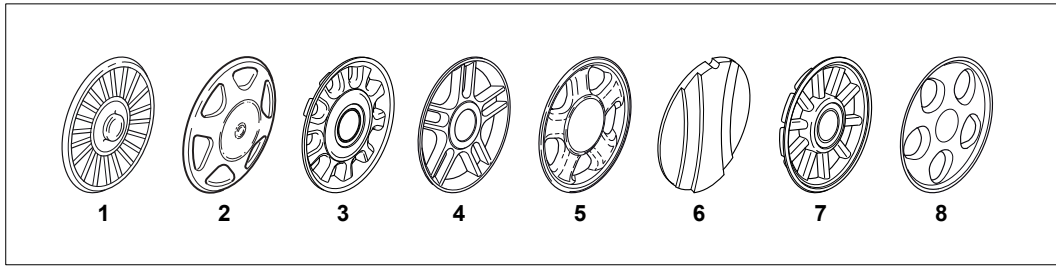

Fig.	Quantity	Part No	Description	Notes
1	1	381002652/0	Red Deck	
2	2	322551523/0	Front Plate	
3	4	112728686/0	Screw	
4	2	322600095/0	Protection, Wheel	
5	8	322034515/1	Bushing	
6	2	322686091/1	Wheel	
7	4	122524340/0	Pin	
8	2	122033393/0	Rear Wheel Axle	
9	1	322120109/0	Wheels Crown	
10	2	322170622/0	Spacer	
11	2	122034508/0	Bushing	
12	2	322686093/0	Wheel	
13	2	112523050/0	Washer	
14	2	112735599/0	Screw	
15	2	322110347/0	Hub Cap Grey	
16	2	322110395/0	Hub Cap Grey	
17	2	322110493/0	Hub Cap Grey	
18	2	322110491/0	Hub Cap Grey	
19	2	322110381/0	Hub Cap Grey	
20	2	122110252/1	Hub Cap White	
20	2	122110254/1	Hub Cap Yellow	
20	2	122110255/1	Hub Cap Red	
21	2	322110495/0	Hub Cap Grey	
22	2	322110416/0	Hub Cap Grey	
23	2	322110348/0	Hub Cap Grey	
24	2	322110314/0	Hub Cap Grey	
25	2	322110494/0	Hub Cap Grey	
26	2	322110492/0	Hub Cap Grey	
27	2	322110382/0	Hub Cap Grey	
28	2	122110251/0	Hub Cap White	
28	2	122110253/0	Hub Cap Yellow	
28	2	122110256/0	Hub Cap Red	
29	2	322110496/0	Hub Cap Grey	
30	2	322110417/0	Hub Cap Grey	

BUSHING Version - Ø 165

BALL BEARING Version - Ø 165

BUSHING Version - Ø 190

BALL BEARING Version - Ø 190

Fig.	Quantity	Part No	Description	Notes
1	8	122034508/0	Bushing	
2	4	322686091/1	Wheel	
3	4	122524341/0	Pin	
4	4	122675100/0	Washer	
5	8	122122200/0	Bearing	
6	4	322686093/0	Wheel	
8	2	112523050/0	Washer	
9	2	322120109/0	Wheels Crown	
10	2	322170622/0	Spacer	
11	2	122675100/0	Washer	
8	2	112523050/0	Washer	
14	2	112735599/0	Screw	