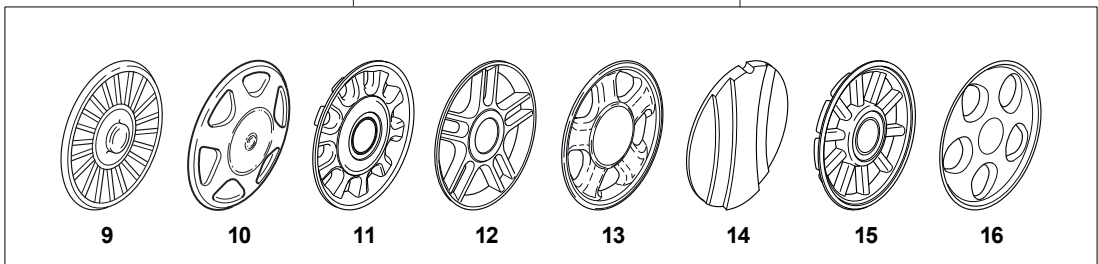

Fig.	Quantity	Part No	Description	Notes
1	1	381002652/0	Red Deck	
2	2	322551523/0	Front Plate	
3	4	112728686/0	Screw	
4	2	322600095/0	Protection, Wheel	
5	8	322034515/1	Bushing	
6	2	322686091/1	Wheel	
7	4	122524340/0	Pin	
8	2	122033393/0	Rear Wheel Axle	
9	1	322120109/0	Wheels Crown	
10	2	322170622/0	Spacer	
11	2	122034508/0	Bushing	
12	2	322686093/0	Wheel	
13	2	112523050/0	Washer	
14	2	112735599/0	Screw	
15	2	322110347/0	Hub Cap Grey	
16	2	322110395/0	Hub Cap Grey	
17	2	322110493/0	Hub Cap Grey	
18	2	322110491/0	Hub Cap Grey	
19	2	322110381/0	Hub Cap Grey	
20	2	122110252/1	Hub Cap White	
20	2	122110254/1	Hub Cap Yellow	
20	2	122110255/1	Hub Cap Red	
21	2	322110495/0	Hub Cap Grey	
22	2	322110416/0	Hub Cap Grey	
23	2	322110348/0	Hub Cap Grey	
24	2	322110314/0	Hub Cap Grey	
25	2	322110494/0	Hub Cap Grey	
26	2	322110492/0	Hub Cap Grey	
27	2	322110382/0	Hub Cap Grey	
28	2	122110251/0	Hub Cap White	
28	2	122110253/0	Hub Cap Yellow	
28	2	122110256/0	Hub Cap Red	
29	2	322110496/0	Hub Cap Grey	
30	2	322110417/0	Hub Cap Grey	

BUSHING Version - Ø 165

BALL BEARING Version - Ø 165

BUSHING Version - Ø 190

BALL BEARING Version - Ø 190

Fig.	Quantity	Part No	Description	Notes
1	8	122034508/0	Bushing	
2	4	322686091/1	Wheel	
3	4	122524341/0	Pin	
4	4	122675100/0	Washer	
5	8	122122200/0	Bearing	
6	4	322686093/0	Wheel	
8	2	112523050/0	Washer	
9	2	322120109/0	Wheels Crown	
10	2	322170622/0	Spacer	
11	2	122675100/0	Washer	
8	2	112523050/0	Washer	
14	2	112735599/0	Screw	